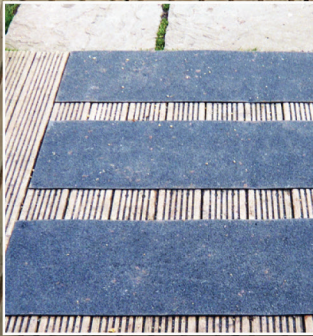

ANTI SLIP PANELS

Providing **safety** underfoot

THE QUICK AND EASY SOLUTION TO THE DANGER OF SLIPPERY SURFACES

Anti slip panels are one of the simplest, most cost effective ways of providing an anti slip surface in nearly any situation. From decking, ramps and wooden stairs, to anywhere there is a danger of slipping. The panels are easy to cut, and can be glued or drilled into place with very little mess.

And the best part?

They are manufactured from recycled plastics, so not only are they light on your pocket, but easy on the environment too.

Glue or screw

Available in 6 colours

Tel: 01594 715777

www.antislippanels.co.uk